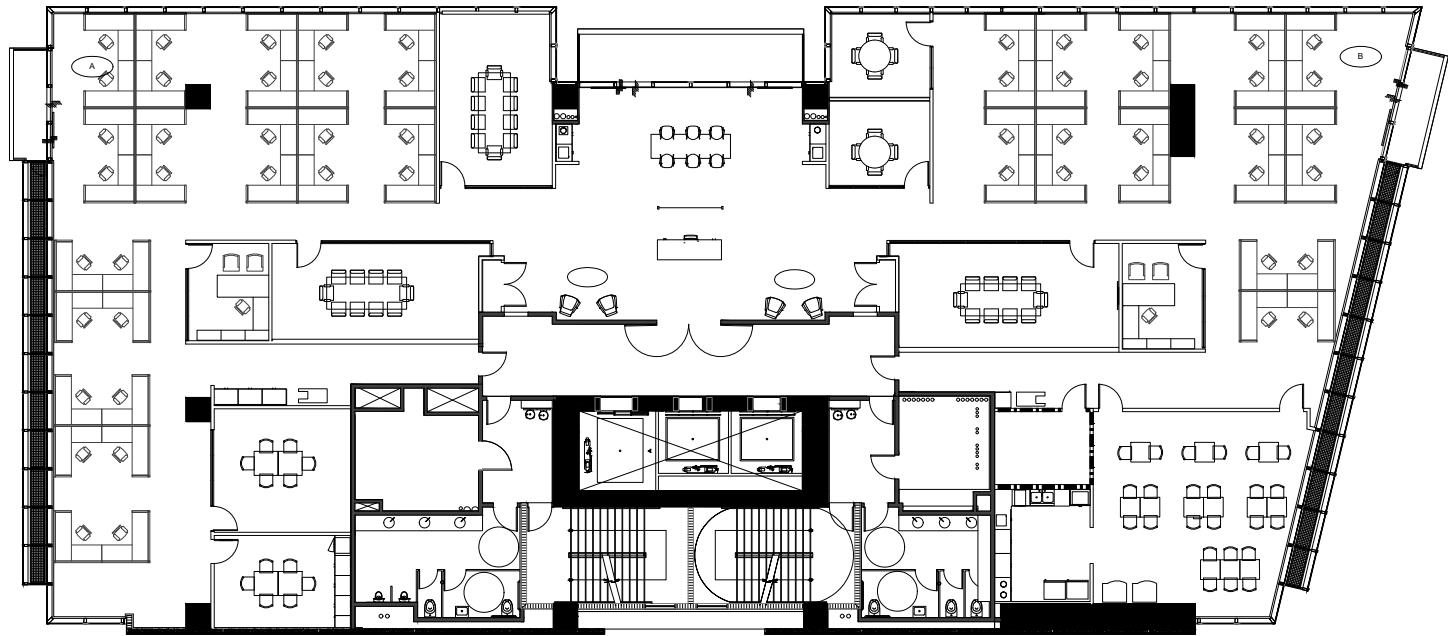

Available Suite 800 11,401 SF Full Floor

*Furniture drawn is for planning purposes only.

B L A N C A

www.optimatowers.com
www.blancacre.com

Juan Ruiz
305.577.0251
juan.ruiz@blancacre.com

Randy Carballo
305. 377.6588
randy.carballo@blancacre.com